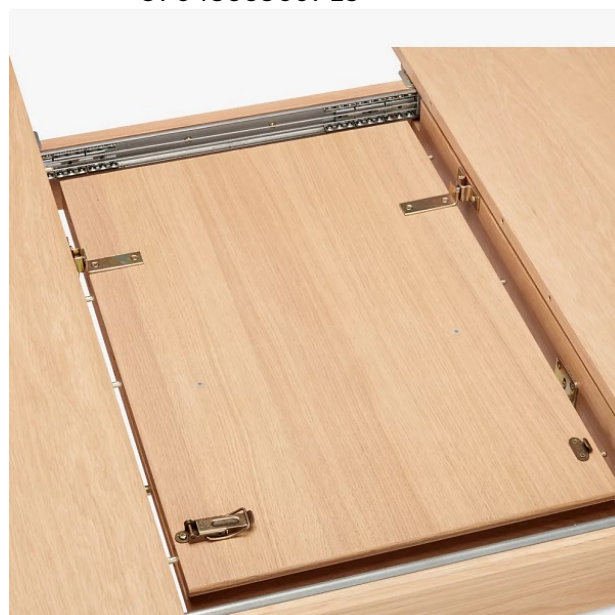

PRODUCT SHEET

Description:

Table Catch #22, Steel, BRZ, (1 Set = 1 x Toggle + 1 x Hook)

Item number:

24.03.001-1

Units	Box	Carton	HS Code	Barcode
Set	100	600	8302420090	 5704866500715

Notice:
All measurements are guidelines.